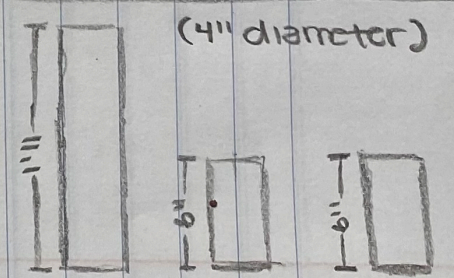

FILTER TRAY

PROPANE TANK

INCLINE FAN

GALVANIZED PIPE

LEGS