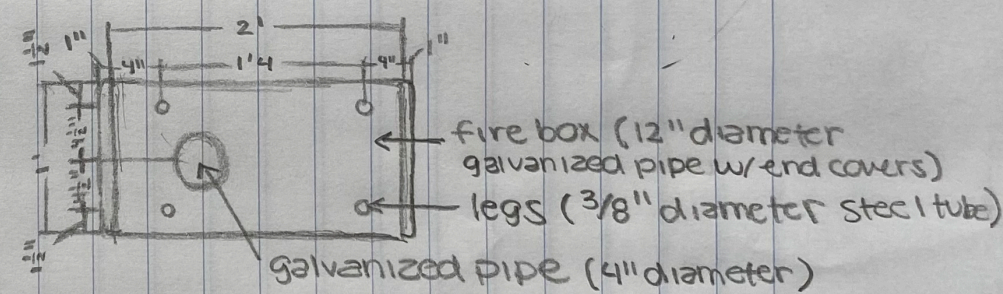

FILTER TRAY

PROPANE TANK

INCLINE FAN

GALVANIZED PIPE

LEGS