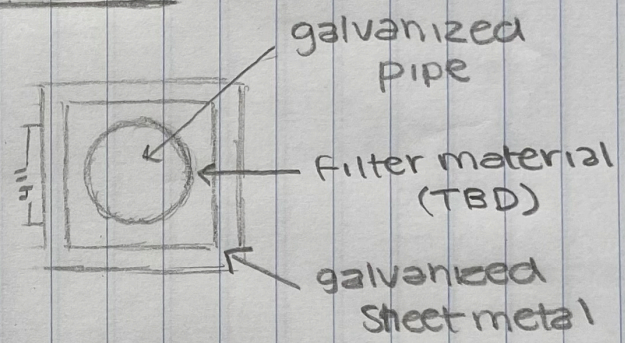

FILTER TRAY

PROPANE TANK

INCLINE FAN

GALVANIZED PIPE

LEGS